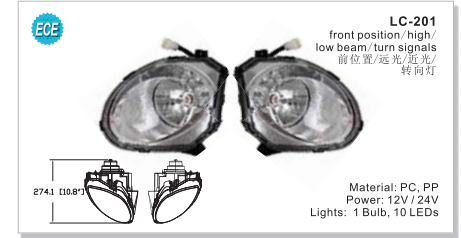

Side Marker Lamps / 侧标志灯

**LED Lamps For Caravans / 房车灯**

**Motorcycle Headlamps / 摩托车头灯**

**Motorcycle Turn Signals / 摩托车转向灯**

**LM-301**  
front / rear turn signals  
前/后转向灯

Lens colour: Clear, amber  
Power: 12V / 24V  
Lights: 13 LEDs