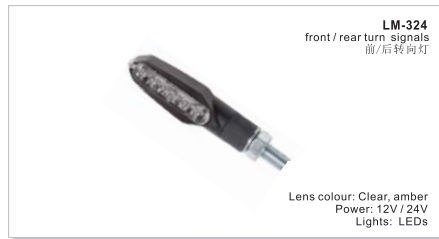

Motorcycle Tail Lights / 摩托车尾灯