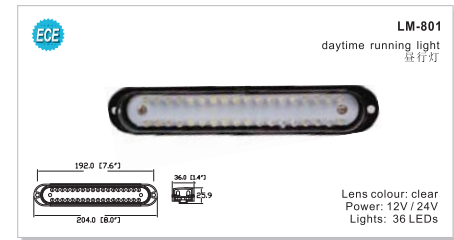

Motorcycle Tail Lights / 摩托车尾灯