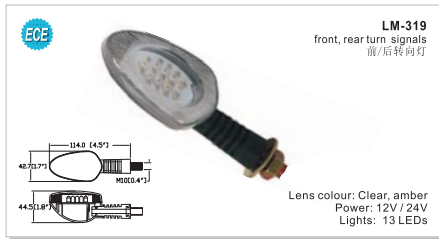

Motorcycle Tail Lights / 摩托车尾灯