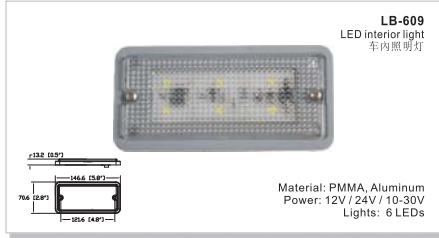

Motorcycle Headlamps / 摩托车头灯