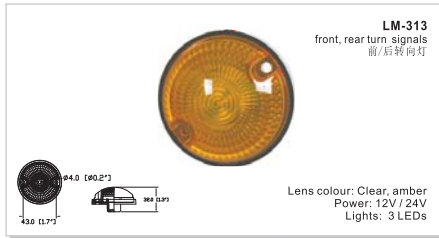

LED Lamps For Caravans / 房车灯