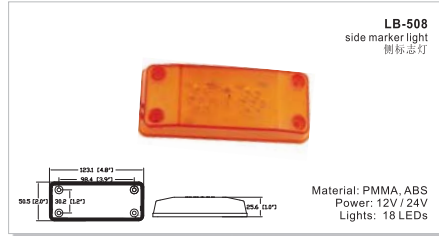

LED Lamps For Caravans / 房车灯