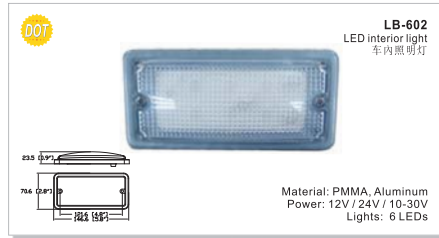

Motorcycle Headlamps / 摩托车头灯