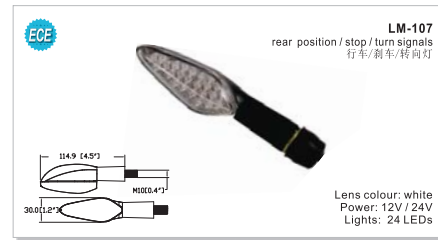

Motorcycle Tail Lights / 摩托车尾灯