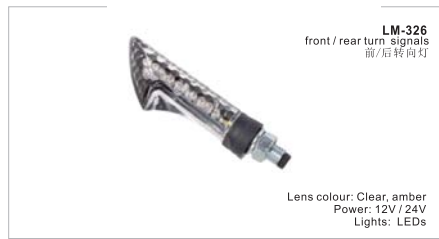

Motorcycle Tail Lights / 摩托车尾灯