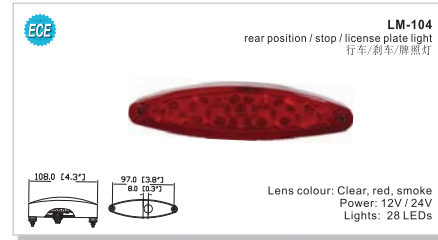

Motorcycle Tail Lights / 摩托车尾灯