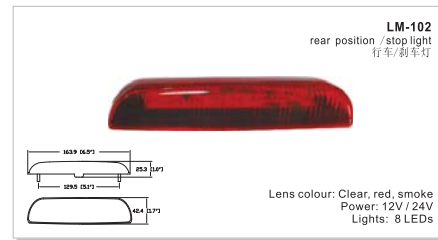

Motorcycle Tail Lights / 摩托车尾灯