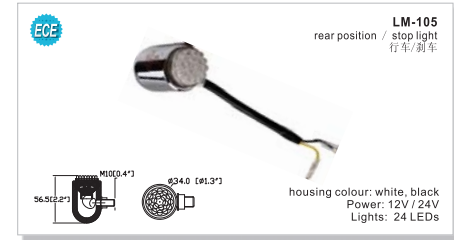

Motorcycle Tail Lights / 摩托车尾灯