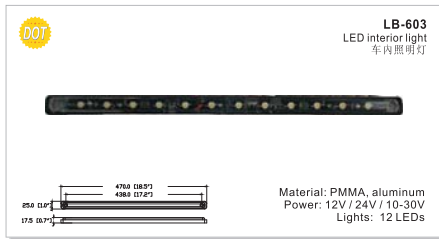

Motorcycle Headlamps / 摩托车头灯