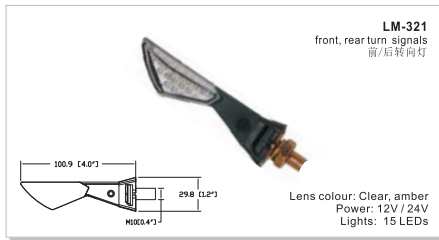

Motorcycle Tail Lights / 摩托车尾灯