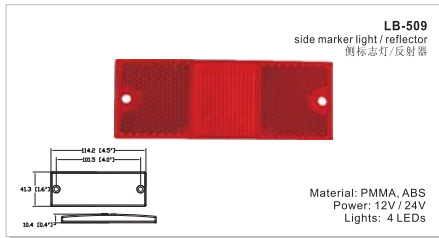

LED Lamps For Caravans / 房车灯