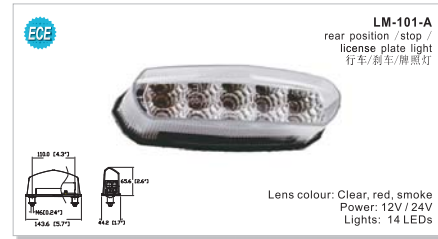

Motorcycle Tail Lights / 摩托车尾灯