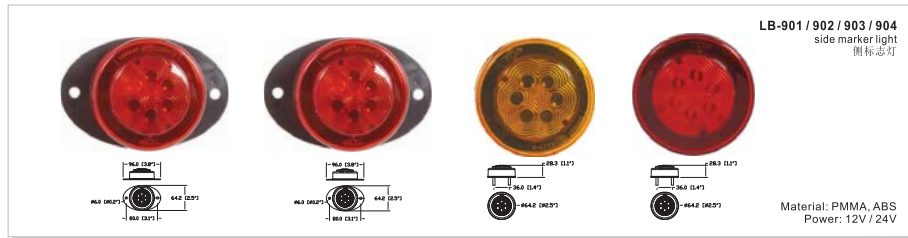

LED Lamps For Caravans / 房车灯