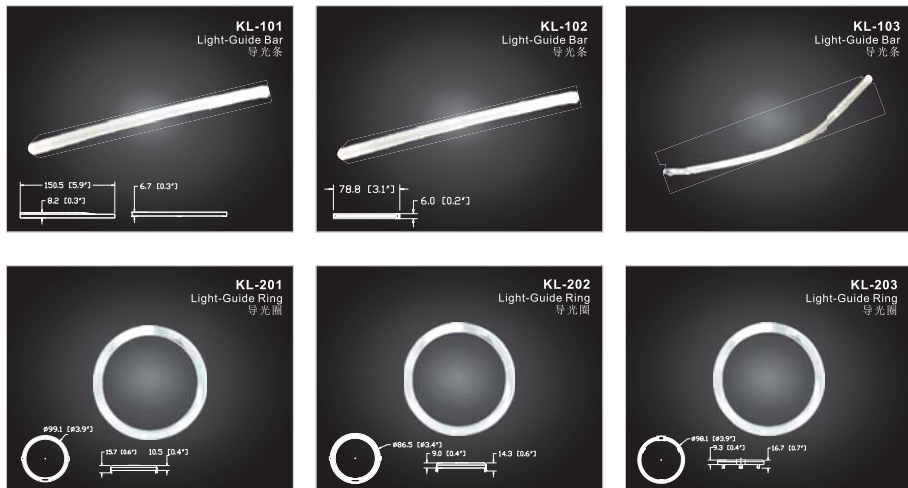

Light Guide Strips and Rings / 导光条 导光圈