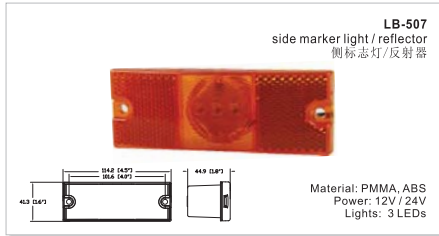

LED Lamps For Caravans / 房车灯