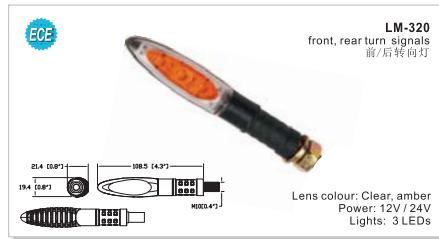

Motorcycle Tail Lights / 摩托车尾灯