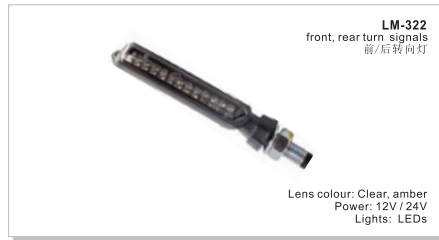

Motorcycle Tail Lights / 摩托车尾灯