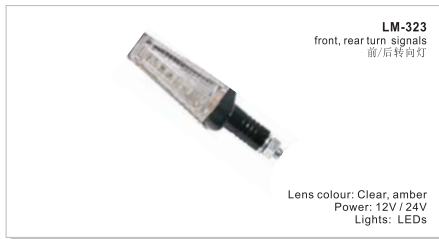

Motorcycle Tail Lights / 摩托车尾灯