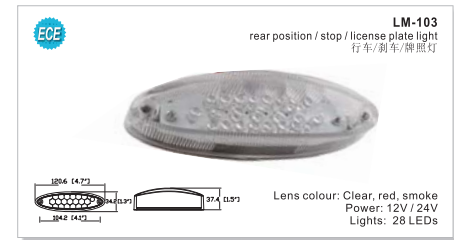

Motorcycle Tail Lights / 摩托车尾灯